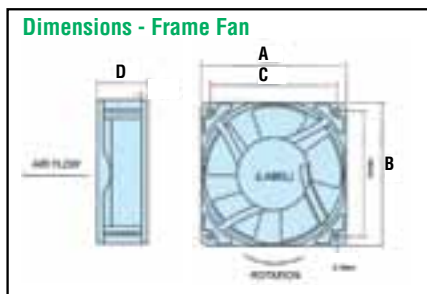

SPECIALISED Fans - DC Extract-a-lite Model

DIMENSION INFORMATION

Models	A	B	C	D	E	F
BSL112	140	90	52	12	98	38
BSL124	140	90	52	10	98	38

TECHNICAL SPECIFICATION

Models	DC Extract-a-lite
Power	12V or 24V
Fan Performance	18l/s, 64m ³ /hr
Fan Wattage	45W
Maximum Pressure	125Pa
Fan Speed	1400 rpm
Sound Level	45 dB(A)
Max. Operating Temp	40°C
IP Rating	IPX4

SPECIALISED Fans - Frame Fan AC Model

DIMENSION INFORMATION

Models	A	B	C	D
Frame Fan 125	120	120	105	40
Frame Fan 150	172	150	160	51

TECHNICAL SPECIFICATION

Models	Frame Fan 125	Frame Fan 150
Power	220 - 240V	220 - 240V
Fan Performance	38l/s, 138m ³ /hr	89l/s, 320m ³ /hr
Fan Wattage	15W	38W
Maximum Pressure	62Pa	135Pa
Fan Speed	2650 rpm	2650 rpm
Sound Level	43 dB(A)	46 dB(A)
Max. Operating Temp	80°C	70°C
IP Rating	IPX4	IPX2