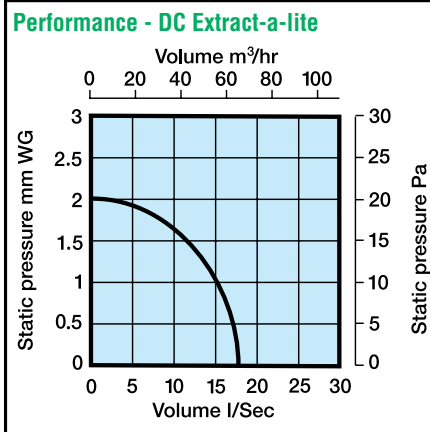

SPECIALISED Fans - DC Extract-a-lite Model

DIMENSION INFORMATION

Models	A	B	C	D	E	F
BSL112	140	90	52	12	98	38
BSL124	140	90	52	10	98	38

TECHNICAL SPECIFICATION

Models	DC Extract-a-lite
Power	12V or 24V
Fan Performance	18l/s, 64m ³ /hr
Fan Wattage	45W
Maximum Pressure	125Pa
Fan Speed	1400 rpm
Sound Level	45 dB(A)
Max. Operating Temp	40°C
IP Rating	IPX4

SPECIALISED Fans - Frame Fan AC Model

DIMENSION INFORMATION

Models	A	B	C	D
Frame Fan 125	120	120	105	40
Frame Fan 150	172	150	160	51

TECHNICAL SPECIFICATION

Models	Frame Fan 125	Frame Fan 150
Power	220 - 240V	220 - 240V
Fan Performance	38l/s, 138m ³ /hr	89l/s, 320m ³ /hr
Fan Wattage	15W	38W
Maximum Pressure	62Pa	135Pa
Fan Speed	2650 rpm	2650 rpm
Sound Level	43 dB(A)	46 dB(A)
Max. Operating Temp	80°C	70°C
IP Rating	IPX4	IPX2