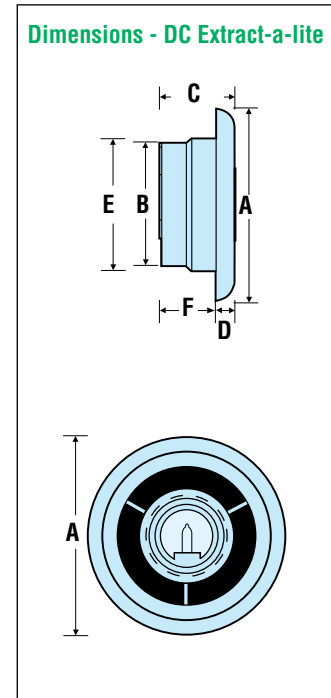

SPECIALISED Fans - DC Extract-a-lite Model

DIMENSION INFORMATION

Models	A	B	C	D	E	F
BSL112	140	90	52	12	98	38
BSL124	140	90	52	10	98	38

TECHNICAL SPECIFICATION

Models	DC Extract-a-lite
Power	12V or 24V
Fan Performance	18l/s, 64m ³ /hr
Fan Wattage	45W
Maximum Pressure	125Pa
Fan Speed	1400 rpm
Sound Level	45 dB(A)
Max. Operating Temp	40°C
IP Rating	IPX4

SPECIALISED Fans - Frame Fan AC Model

DIMENSION INFORMATION

Models	A	B	C	D
Frame Fan 125	120	120	105	40
Frame Fan 150	172	150	160	51

TECHNICAL SPECIFICATION

Models	Frame Fan 125	Frame Fan 150
Power	220 - 240V	220 - 240V
Fan Performance	38l/s, 138m ³ /hr	89l/s, 320m ³ /hr
Fan Wattage	15W	38W
Maximum Pressure	62Pa	135Pa
Fan Speed	2650 rpm	2650 rpm
Sound Level	43 dB(A)	46 dB(A)
Max. Operating Temp	80°C	70°C
IP Rating	IPX4	IPX2