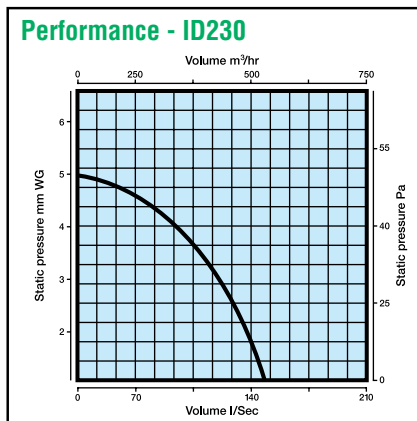

IN-LINE FANS - ID Fan Models

DIMENSION INFORMATION

Models	A	B	C	D	E
ID100	130	155	90	100	27
ID125	150	155	99	118	27
ECO150 (white)	187	153	109	150	27
ID150	187	153	109	150	27
ID230 (square model)	286	286	155	230	-

TECHNICAL SPECIFICATION

Models	ID100	ID125	ECO150	ID150	ID230
Power	220 - 240V	220 - 240V	220 - 240V	220 - 240V	220 - 240V
Fan Performance	23l/s, 85m ³ /hr	36l/s, 130m ³ /hr	64l/s, 230m ³ /hr	87l/s, 313m ³ /hr	152l/s, 550m ³ /hr
Fan Wattage	20W	20W	25W	25W	80W
Maximum Pressure	20Pa	35Pa	50Pa	60Pa	50Pa
Fan Speed	2400 rpm	2000 rpm	2400 rpm	2400 rpm	1250rpm
Sound Level	41 dB(A)	41 dB(A)	40 dB(A)	40 dB(A)	50dB(A)
Max. Operating Temp	50°C	50°C	50°C	50°C	50°C
IP Rating	IPX4	IPX4	IPX4	IPX4	IPX4

Note: PERFORMANCE - ID Fans maximum fan performance stated, this can vary depending on the length of ducting used.