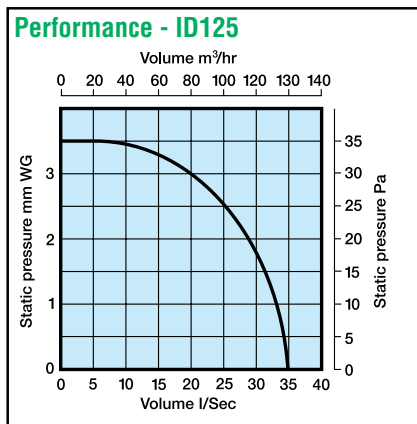

IN-LINE FANS - ID Fan Models

DIMENSION INFORMATION

Models	A	B	C	D	E
ID100	130	155	90	100	27
ID125	150	155	99	118	27
ECO150 (white)	187	153	109	150	27
ID150	187	153	109	150	27
ID230 (square model)	286	286	155	230	-

TECHNICAL SPECIFICATION

Models	ID100	ID125	ECO150	ID150	ID230
Power	220 - 240V	220 - 240V	220 - 240V	220 - 240V	220 - 240V
Fan Performance	23l/s, 85m ³ /hr	36l/s, 130m ³ /hr	64l/s, 230m ³ /hr	87l/s, 313m ³ /hr	152l/s, 550m ³ /hr
Fan Wattage	20W	20W	25W	25W	80W
Maximum Pressure	20Pa	35Pa	50Pa	60Pa	50Pa
Fan Speed	2400 rpm	2000 rpm	2400 rpm	2400 rpm	1250rpm
Sound Level	41 dB(A)	41 dB(A)	40 dB(A)	40 dB(A)	50dB(A)
Max. Operating Temp	50°C	50°C	50°C	50°C	50°C
IP Rating	IPX4	IPX4	IPX4	IPX4	IPX4

Note: PERFORMANCE - ID Fans maximum fan performance stated, this can vary depending on the length of ducting used.