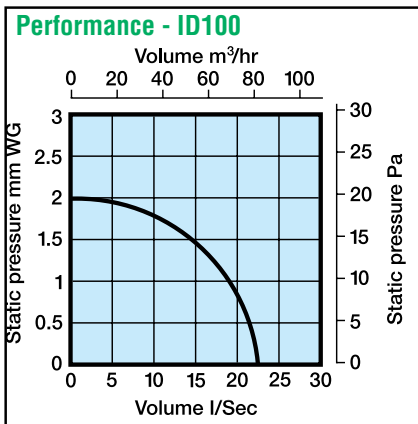

IN-LINE FANS - ID Fan Models

DIMENSION INFORMATION

Models	A	B	C	D	E
ID100	130	155	90	100	27
ID125	150	155	99	118	27
ECO150 (white)	187	153	109	150	27
ID150	187	153	109	150	27
ID230 (square model)	286	286	155	230	-

TECHNICAL SPECIFICATION

Models	ID100	ID125	ECO150	ID150	ID230
Power	220 - 240V	220 - 240V	220 - 240V	220 - 240V	220 - 240V
Fan Performance	23l/s, 85m ³ /hr	36l/s, 130m ³ /hr	64l/s, 230m ³ /hr	87l/s, 313m ³ /hr	152l/s, 550m ³ /hr
Fan Wattage	20W	20W	25W	25W	80W
Maximum Pressure	20Pa	35Pa	50Pa	60Pa	50Pa
Fan Speed	2400 rpm	2000 rpm	2400 rpm	2400 rpm	1250rpm
Sound Level	41 dB(A)	41 dB(A)	40 dB(A)	40 dB(A)	50dB(A)
Max. Operating Temp	50°C	50°C	50°C	50°C	50°C
IP Rating	IPX4	IPX4	IPX4	IPX4	IPX4

Note: PERFORMANCE - ID Fans maximum fan performance stated, this can vary depending on the length of ducting used.