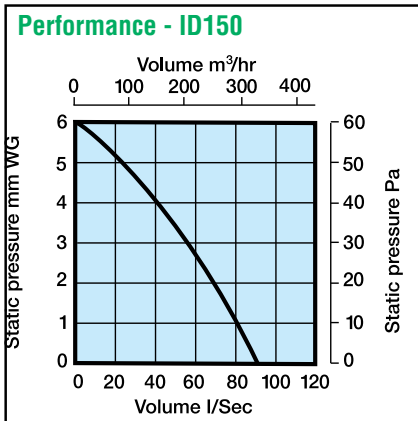

IN-LINE FANS - ID Fan Models

DIMENSION INFORMATION

Models	A	B	C	D	E
ID100	130	155	90	100	27
ID125	150	155	99	118	27
ECO150 (white)	187	153	109	150	27
ID150	187	153	109	150	27
ID230 (square model)	286	286	155	230	-

TECHNICAL SPECIFICATION

Models	ID100	ID125	ECO150	ID150	ID230
Power	220 - 240V	220 - 240V	220 - 240V	220 - 240V	220 - 240V
Fan Performance	23l/s, 85m ³ /hr	36l/s, 130m ³ /hr	64l/s, 230m ³ /hr	87l/s, 313m ³ /hr	152l/s, 550m ³ /hr
Fan Wattage	20W	20W	25W	25W	80W
Maximum Pressure	20Pa	35Pa	50Pa	60Pa	50Pa
Fan Speed	2400 rpm	2000 rpm	2400 rpm	2400 rpm	1250rpm
Sound Level	41 dB(A)	41 dB(A)	40 dB(A)	40 dB(A)	50dB(A)
Max. Operating Temp	50°C	50°C	50°C	50°C	50°C
IP Rating	IPX4	IPX4	IPX4	IPX4	IPX4

Note: PERFORMANCE - ID Fans maximum fan performance stated, this can vary depending on the length of ducting used.