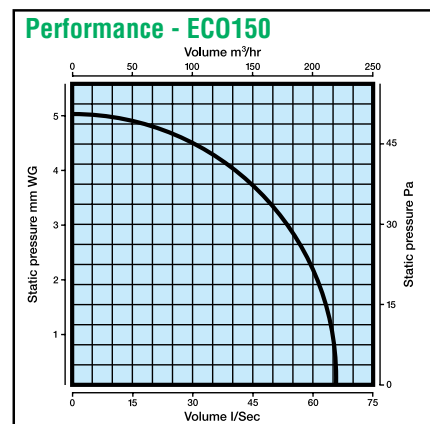

IN-LINE FANS - ID Fan Models

DIMENSION INFORMATION

Models	A	B	C	D	E
ID100	130	155	90	100	27
ID125	150	155	99	118	27
ECO150 (white)	187	153	109	150	27
ID150	187	153	109	150	27
ID230 (square model)	286	286	155	230	-

TECHNICAL SPECIFICATION

Models	ID100	ID125	ECO150	ID150	ID230
Power	220 - 240V	220 - 240V	220 - 240V	220 - 240V	220 - 240V
Fan Performance	23l/s, 85m ³ /hr	36l/s, 130m ³ /hr	64l/s, 230m ³ /hr	87l/s, 313m ³ /hr	152l/s, 550m ³ /hr
Fan Wattage	20W	20W	25W	25W	80W
Maximum Pressure	20Pa	35Pa	50Pa	60Pa	50Pa
Fan Speed	2400 rpm	2000 rpm	2400 rpm	2400 rpm	1250rpm
Sound Level	41 dB(A)	41 dB(A)	40 dB(A)	40 dB(A)	50dB(A)
Max. Operating Temp	50°C	50°C	50°C	50°C	50°C
IP Rating	IPX4	IPX4	IPX4	IPX4	IPX4

Note: PERFORMANCE - ID Fans maximum fan performance stated, this can vary depending on the length of ducting used.