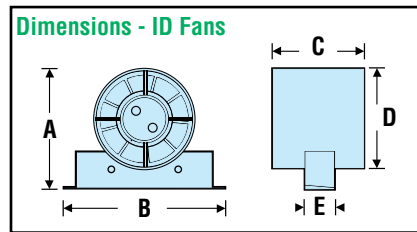

IN-LINE FANS - ID Fan Models

DIMENSION INFORMATION

Models	A	B	C	D	E
ID100	130	155	90	100	27
ID125	150	155	99	118	27
ECO150 (white)	187	153	109	150	27
ID150	187	153	109	150	27
ID230 (square model)	286	286	155	230	-

TECHNICAL SPECIFICATION

Models	ID100	ID125	ECO150	ID150	ID230
Power	220 - 240V	220 - 240V	220 - 240V	220 - 240V	220 - 240V
Fan Performance	23l/s, 85m ³ /hr	36l/s, 130m ³ /hr	64l/s, 230m ³ /hr	87l/s, 313m ³ /hr	152l/s, 550m ³ /hr
Fan Wattage	20W	20W	25W	25W	80W
Maximum Pressure	20Pa	35Pa	50Pa	60Pa	50Pa
Fan Speed	2400 rpm	2000 rpm	2400 rpm	2400 rpm	1250rpm
Sound Level	41 dB(A)	41 dB(A)	40 dB(A)	40 dB(A)	50dB(A)
Max. Operating Temp	50°C	50°C	50°C	50°C	50°C
IP Rating	IPX4	IPX4	IPX4	IPX4	IPX4

Note: PERFORMANCE - ID Fans maximum fan performance stated, this can vary depending on the length of ducting used.