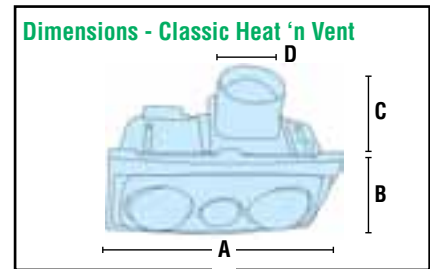

Technical Data

HEAT/FAN/LIGHT Models

GENERAL INFORMATION

Models	Cut-Out Size	Exterior Grille	Duct Type	Duct Length
PS Heat 'n Vent 4	300mm x 300mm	White Eggcrate	Aluminium	3m supplied (can be extended to 6m)
PS Heat 'n Vent 2	390mm x 210mm	White Eggcrate	Aluminium	3m supplied (can be extended to 6m)
Classic Heat 'n Vent 2	380mm x 200mm	White Eggcrate	Aluminium	3m supplied (can be extended to 6m)
Classic Heat 'n Light	390mm x 220mm	-	-	-

DIMENSION INFORMATION

Models	A	B	C	D
PS Heat 'n Vent 4	338	338	170	120
PS Heat 'n Vent 2	435	260	185	120
Heat 'n Vent	450	250	195	100
Heat 'n Light	450	250	195	100

TECHNICAL SPECIFICATION

Models	PS Heat 'n Vent 4	PS Heat 'n Vent 2	Heat 'n Vent 2	2 Heat'n Light
Power	220 - 240V	220 - 240V	220 - 240V	220 - 240V
Fan	Centrifugal	Centrifugal	Centrifugal	-
Fan Performance	60l/s, 216m ³ /hr	50l/s, 180m ³ /hr	35l/s, 126m ³ /hr	-
Heat Lamps	4 x 275W	2 x 275W	2 x 275W	2 x 275W
Light	GU10 Halogen	GU10 Halogen	ES Bulb	ES Bulb
Total Wattage	1180W	635W	670W	650W
Light Wattage	50W	50W	100W	100W
Switch Plate	4 sw. (supplied)	3 sw. (supplied)	3 sw. (supplied)	2 sw. (supplied)
Warranty	5 Years	5 Years	5 Years	5 Years