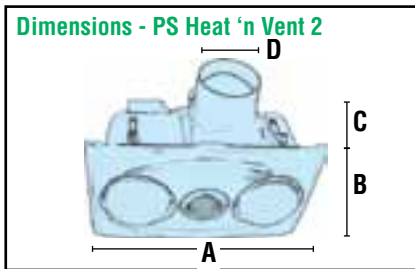

Technical Data

HEAT/FAN/LIGHT Models

GENERAL INFORMATION

Models	Cut-Out Size	Exterior Grille	Duct Type	Duct Length
PS Heat 'n Vent 4	300mm x 300mm	White Eggcrate	Aluminium	3m supplied (can be extended to 6m)
PS Heat 'n Vent 2	390mm x 210mm	White Eggcrate	Aluminium	3m supplied (can be extended to 6m)
Classic Heat 'n Vent 2	380mm x 200mm	White Eggcrate	Aluminium	3m supplied (can be extended to 6m)
Classic Heat 'n Light	390mm x 220mm	-	-	-

DIMENSION INFORMATION

Models	A	B	C	D
PS Heat 'n Vent 4	338	338	170	120
PS Heat 'n Vent 2	435	260	185	120
Heat 'n Vent	450	250	195	100
Heat 'n Light	450	250	195	100

TECHNICAL SPECIFICATION

Models	PS Heat 'n Vent 4	PS Heat 'n Vent 2	Heat 'n Vent 2	2 Heat'n Light
Power	220 - 240V	220 - 240V	220 - 240V	220 - 240V
Fan	Centrifugal	Centrifugal	Centrifugal	-
Fan Performance	60l/s, 216m ³ /hr	50l/s, 180m ³ /hr	35l/s, 126m ³ /hr	-
Heat Lamps	4 x 275W	2 x 275W	2 x 275W	2 x 275W
Light	GU10 Halogen	GU10 Halogen	ES Bulb	ES Bulb
Total Wattage	1180W	635W	670W	650W
Light Wattage	50W	50W	100W	100W
Switch Plate	4 sw. (supplied)	3 sw. (supplied)	3 sw. (supplied)	2 sw. (supplied)
Warranty	5 Years	5 Years	5 Years	5 Years